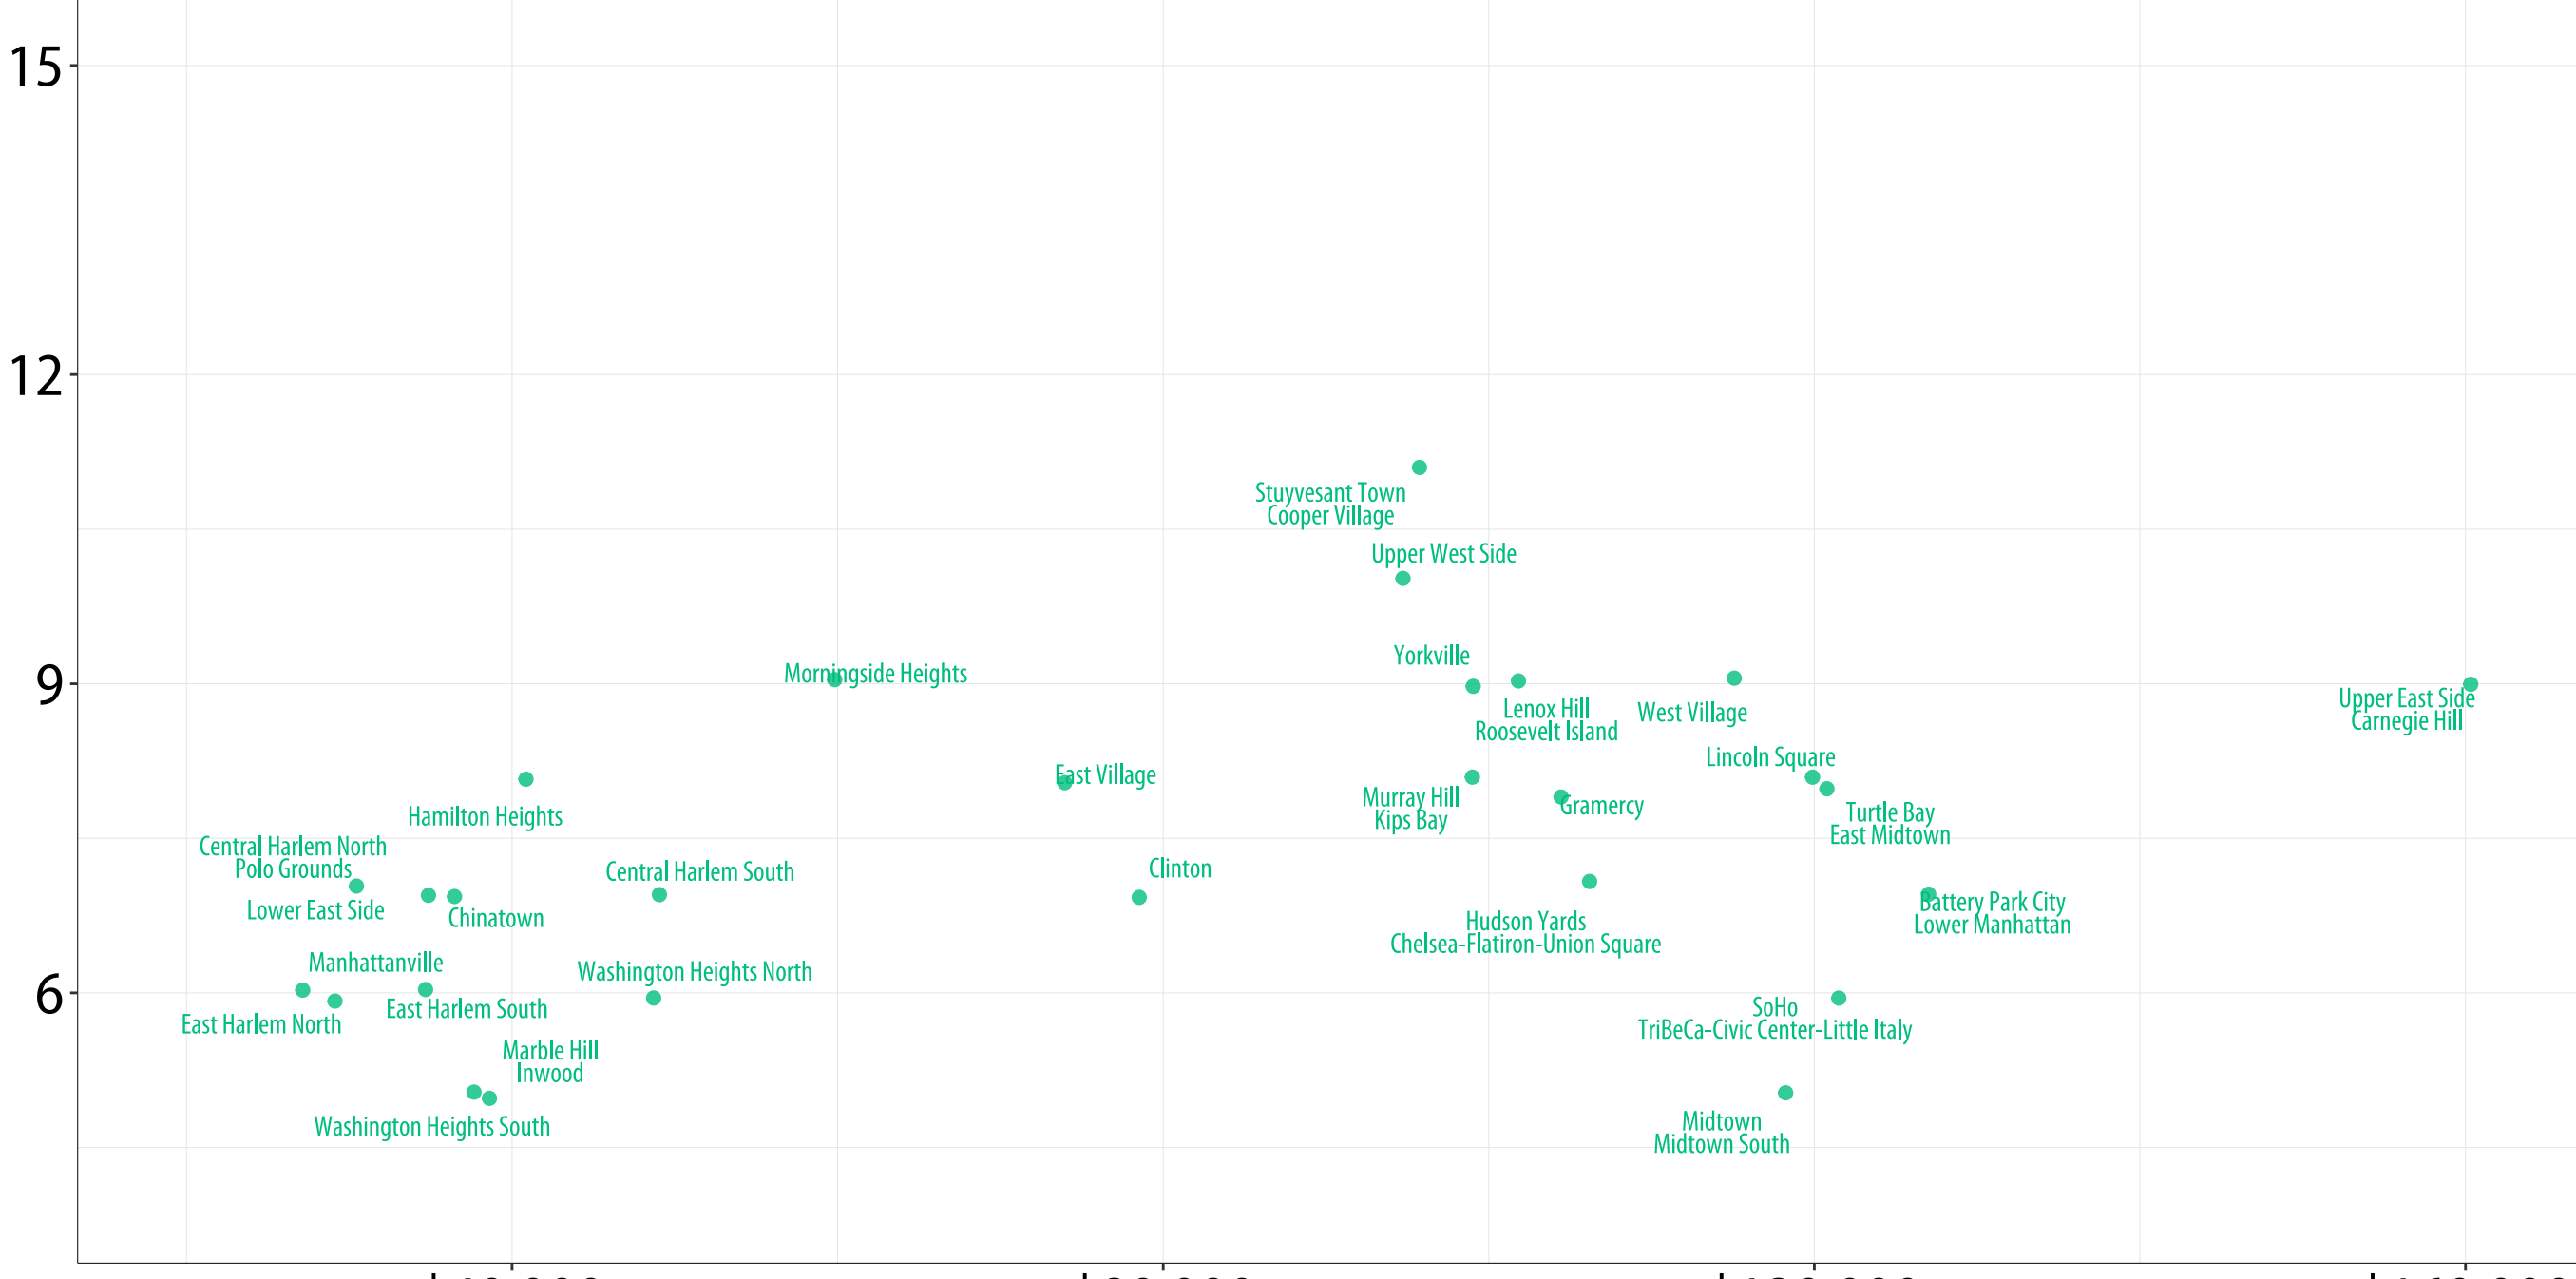

Median Street Tree Diameter vs Income in New York City NTAs

Tree diameters are slightly jittered on the y-axis to differentiate neighborhoods.

Bronx

Brooklyn

Queens

Staten Island

Manhattan

\$40,000

\$80,000

\$120,000

\$160,000

Median Household Income in 2015