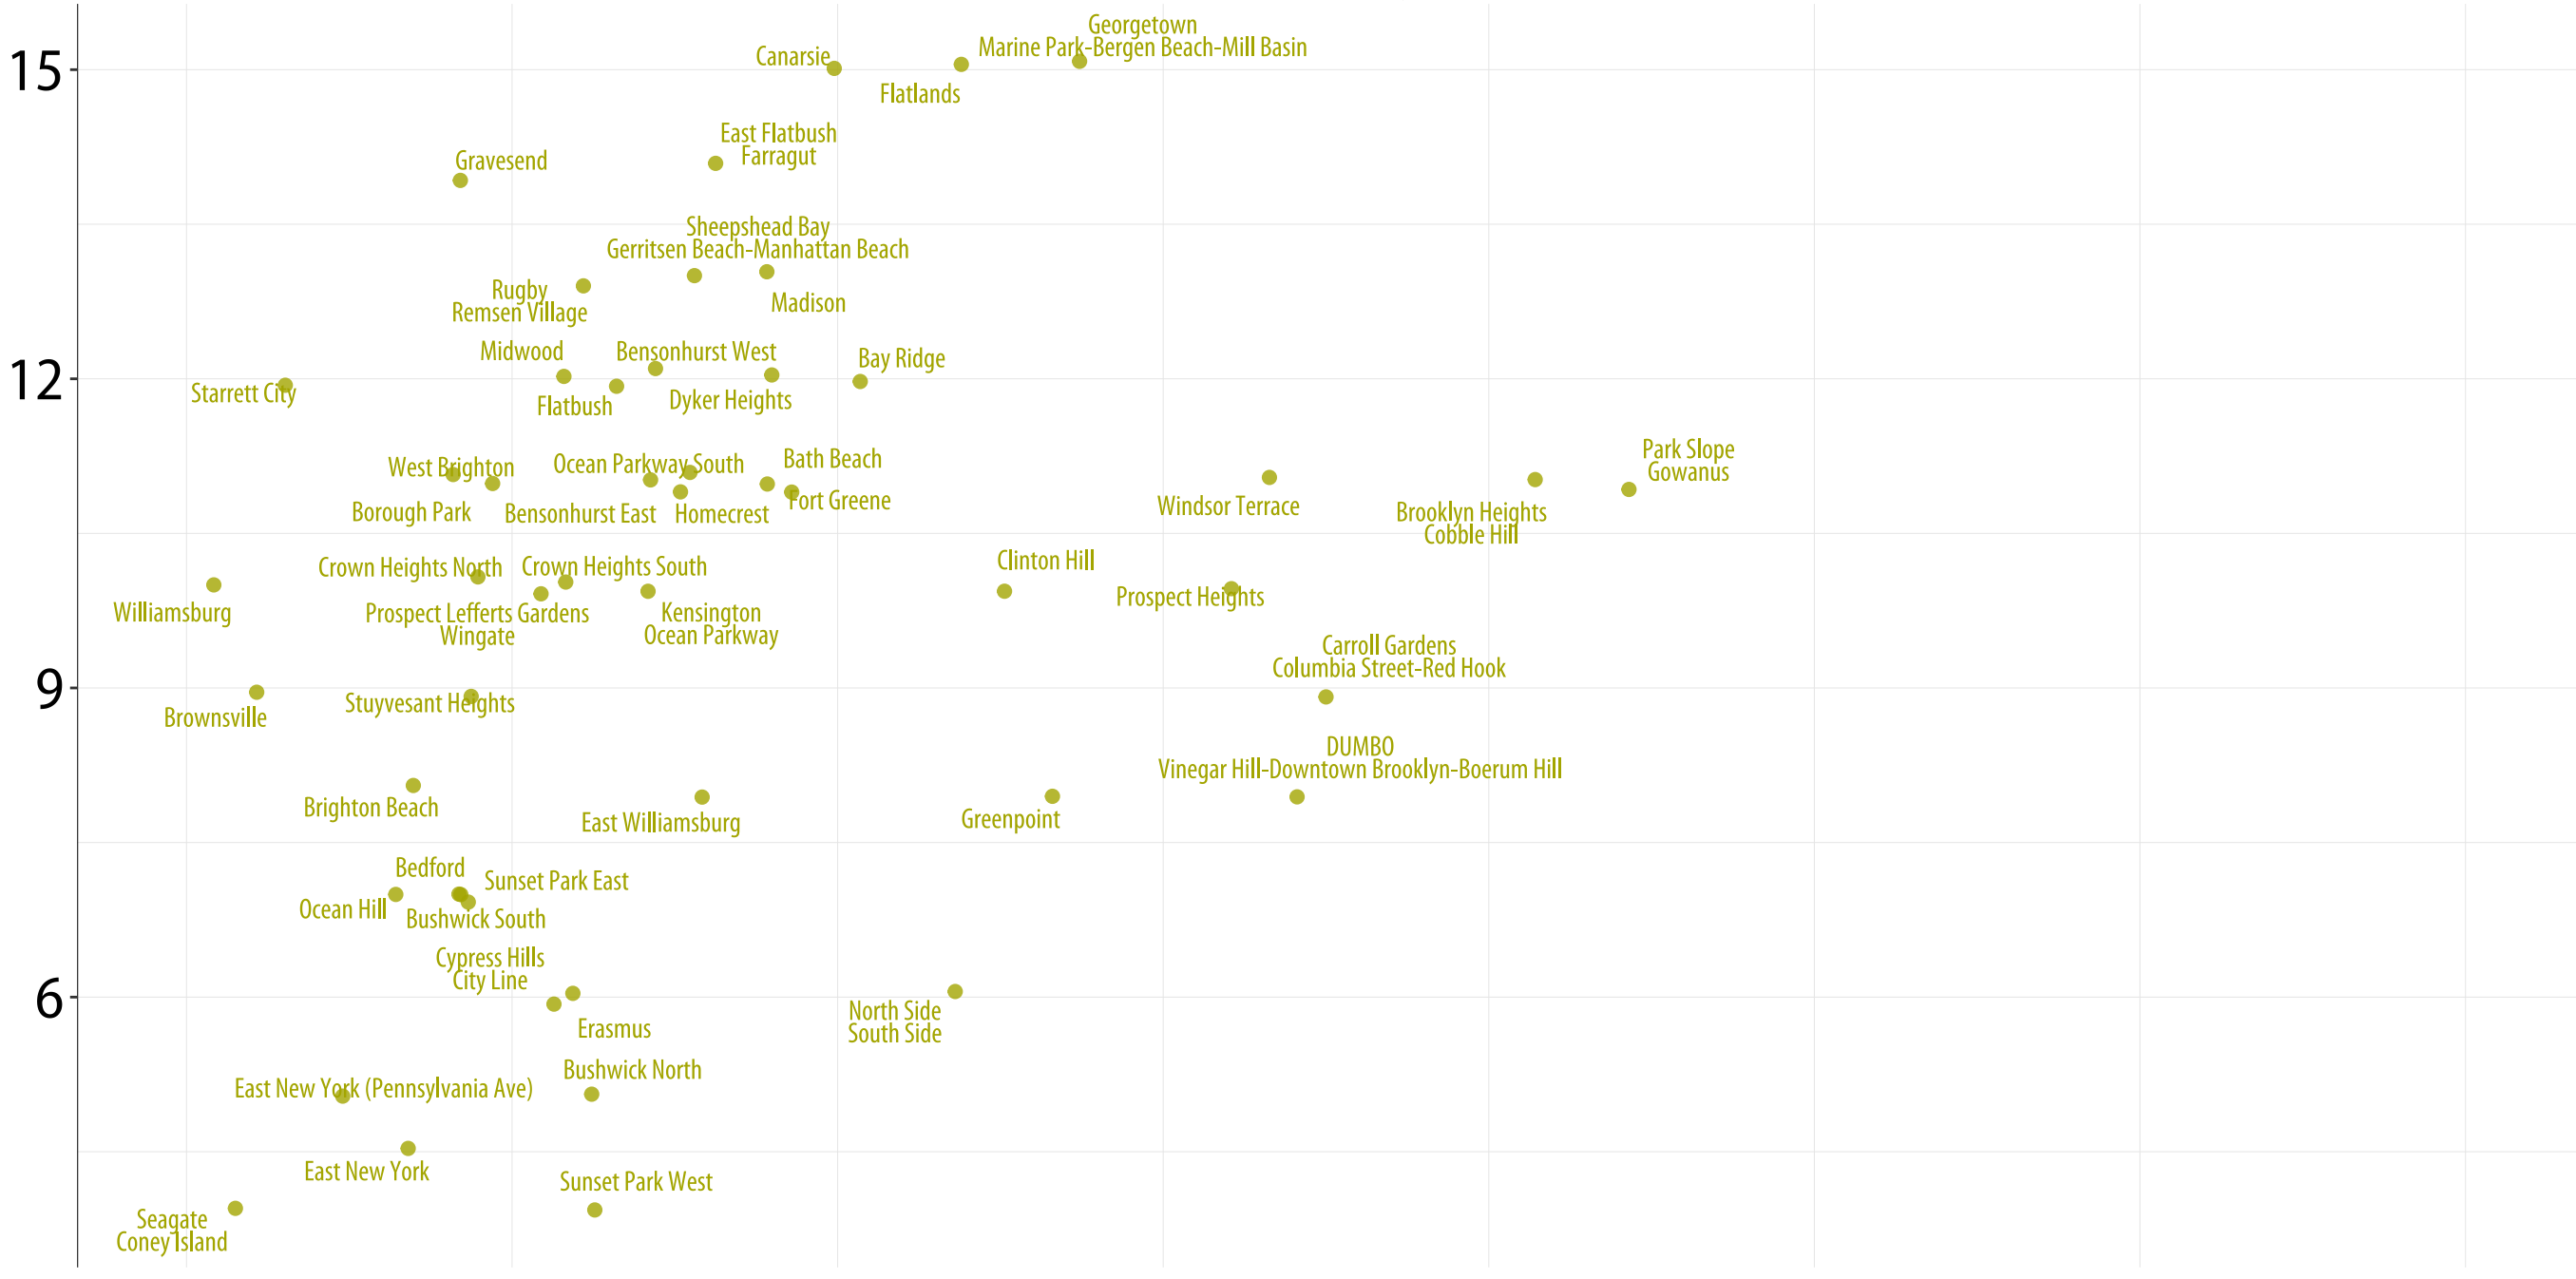

Median Street Tree Diameter vs Income in New York City NTAs

Tree diameters are slightly jittered on the y-axis to differentiate neighborhoods.

Bronx

Brooklyn

Queens

Staten Island

Manhattan

\$40,000

\$80,000

\$120,000

\$160,000

Median Household Income in 2015