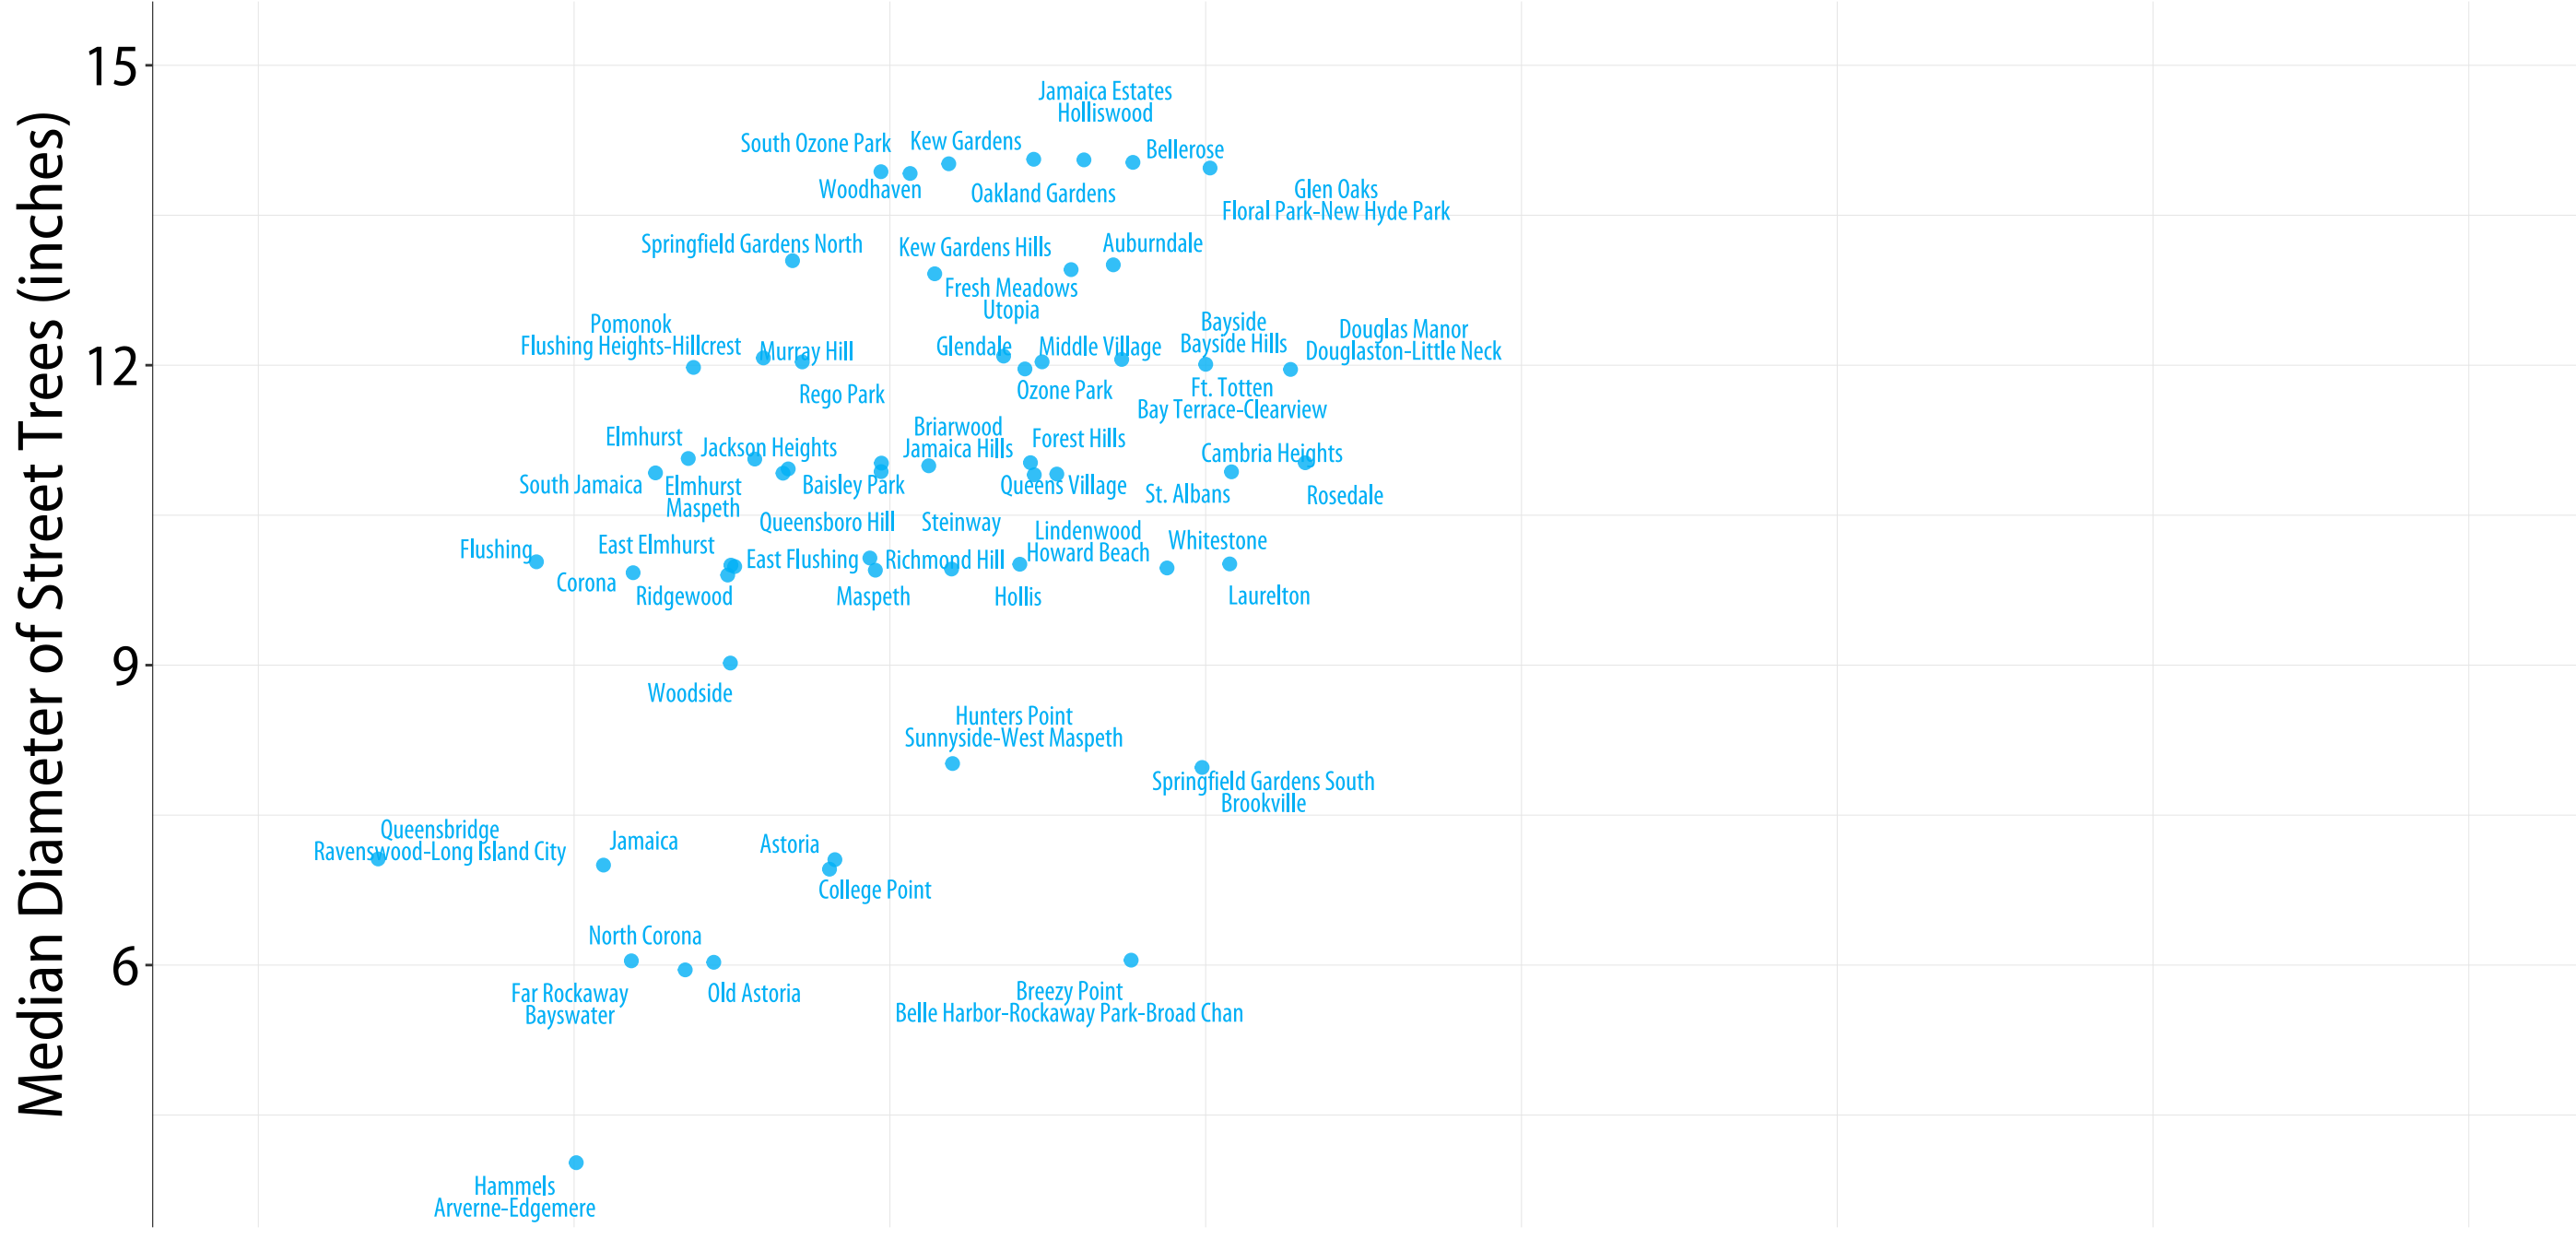

Median Street Tree Diameter vs Income in New York City NTAs

Tree diameters are slightly jittered on the y-axis to differentiate neighborhoods.

Bronx

Brooklyn

Queens

Staten Island

Manhattan

\$40,000

\$80,000

\$120,000

\$160,000

Median Household Income in 2015